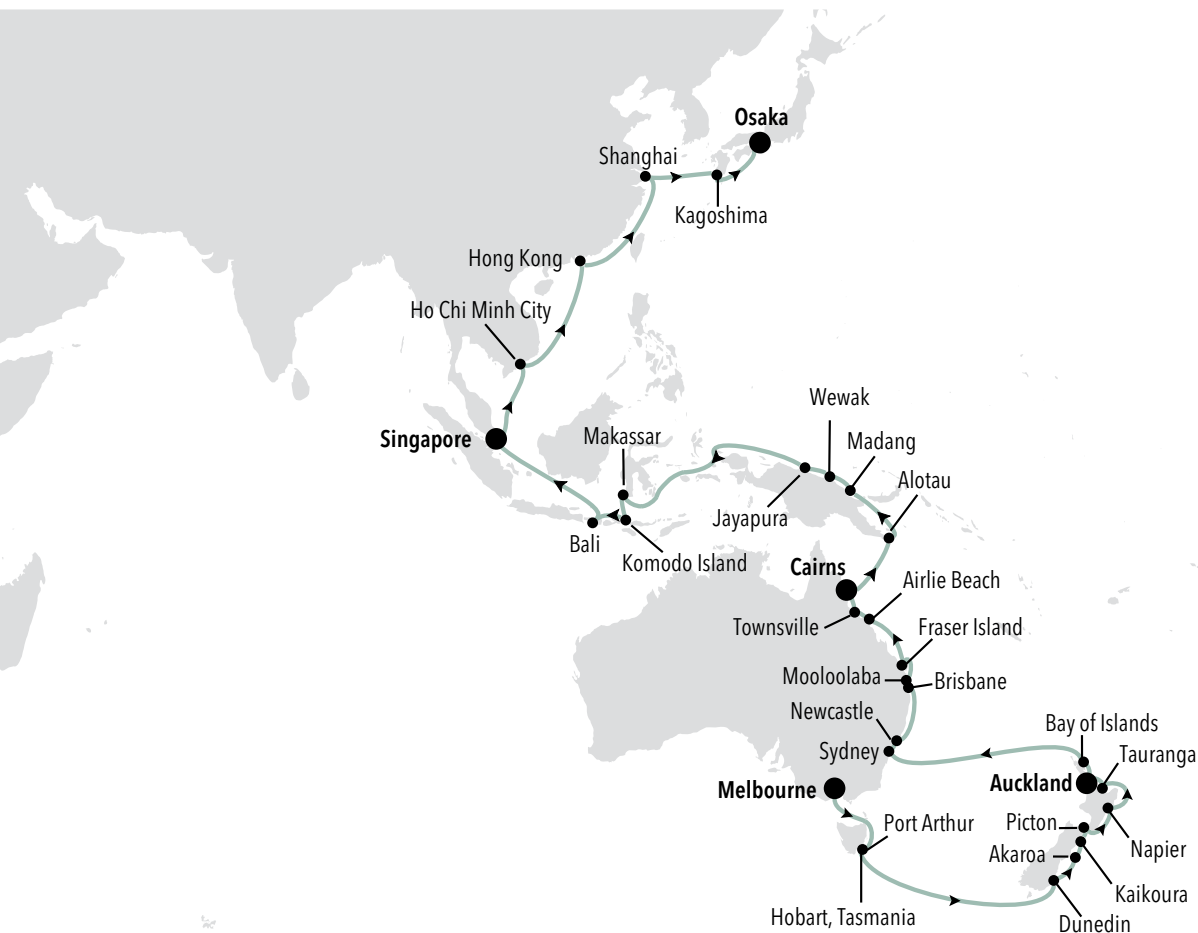

Grand NORTHERN EUROPE

2022

 *Silver Moon*

53 Days

40 Ports

13 Countries

6 MAY 2022
to 28 JUNE 2022

LISBON to STOCKHOLM

CONRAD COMBRINK
SVP EXPEDITIONS, TURNAROUND OPERATIONS & DESTINATION MANAGEMENT
SILVERSEA CRUISES

5

7

6

**GRAND NORTHERN EUROPE HIGHLIGHTS
(CAPTIONS)**

1. Bilbao, Spain
2. Geiranger Fjord, Norway
3. Ha'Penny Bridge, Dublin, Ireland
4. Palace Square, Saint-Petersburg, Russia
5. Faroe Islands, Denmark
6. Opera House, Oslo, Norway
7. Rouen, Normandy, France
8. Oban, Scotland

Grand
PACIFIC
2023

 *Silver Muse*

58 Days

30 Ports

8 Countries

16 JANUARY 2023
to 15 MARCH 2023

MELBOURNE to OSAKA

The Far East beckons as exotic beaches, cosmopolitan flair and a unique blend of landscapes, cuisines and cultures awaits you. Our Grand Voyage through the Pacific takes you on an exceptional journey, from Melbourne to Osaka, from New Zealand to Papua New Guinea. The magic of Shanghai meets the hustle and bustle of Hong Kong for a kaleidoscope of images, sensations and emotions you'll never forget. And we'll surround you with exclusive experiences in music, art and fine dining to give you an intense look at the character of this rich and varied part of the world, far away from everything you know and miles beyond anything you can imagine.

[VIEW FULL VOYAGE CALENDAR >](#)

Stewart Island, Mergui Archipelago, Myanmar

AFRICA AND THE INDIAN OCEAN

Follow uncharted routes with brand new expeditions or explore the Holy Land or Red Sea with our new departures.